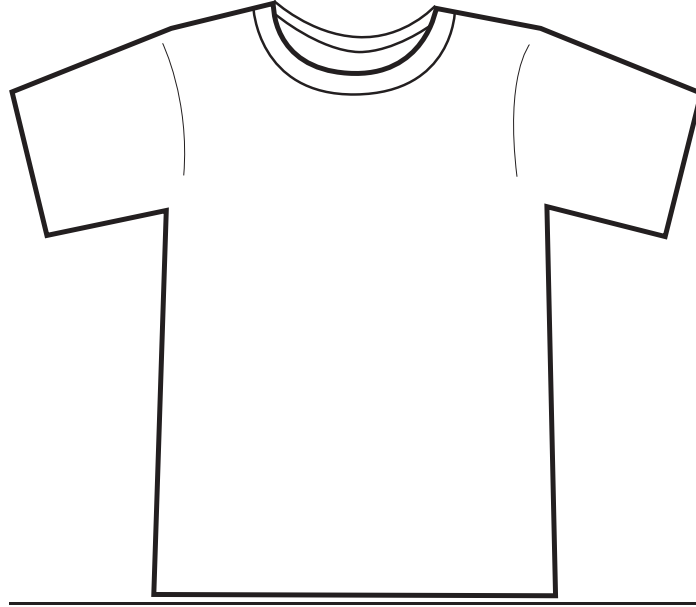

**21M
JERZEES
Moisture Management T-Shirt**

Descriptions

- 5.8-ounce, 100% softspun polyester
- Move™ Moisture Management with Odor Control wicks moisture away from the body and prevents odor to keep you cool, dry and more comfortable
 - Seamless body with set-in sleeves
 - Hemmed sleeves and bottom
 - Ideal for sublimation printing

Finished Garment Measurements

Size	S	M	L	XL	2XL	3XL
Length	27.5	28.5	30	31	32	33
Width	19	21	23	25	27	29
Sleeve Length	8.375	8.875	9.375	9.875	9.875	9.875