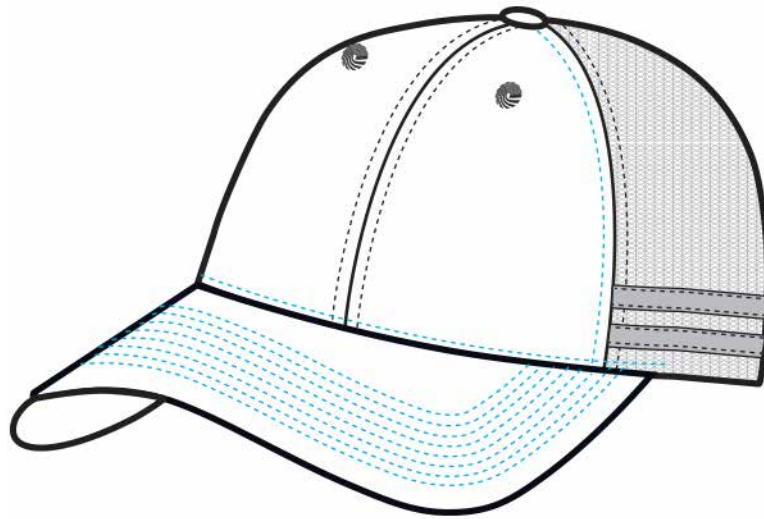

PORT AUTHORITY®

Port Authority® Two-Stripe Snapback Trucker Cap. C113

Fabric: 100% cotton twill front panels and stripes; 100% polyester mesh mid and back panels

Structure: Structured

Profile: Mid

Features: Double-stripe detail for a classic, retro look

Closure: 7-position adjustable snap

COLOR INFORMATION

Black/Grey
Steel/White
PMS NTR
Black C/Grey
Steel/NO
MATCH

Patriot Blue/
White
PMS 2758 C/
White

Rich Navy/
White
PMS 7547 C/
White

Rich Navy/
Flame Red/
White
PMS 7547 C/
201 C/White

PORT AUTHORITY

Port Authority® Two-Stripe Snapback Trucker Cap. C113

FRONT VIEW

BACK VIEW

Note: Best graphic placement should be per the embellisher/screen printer recommendations.