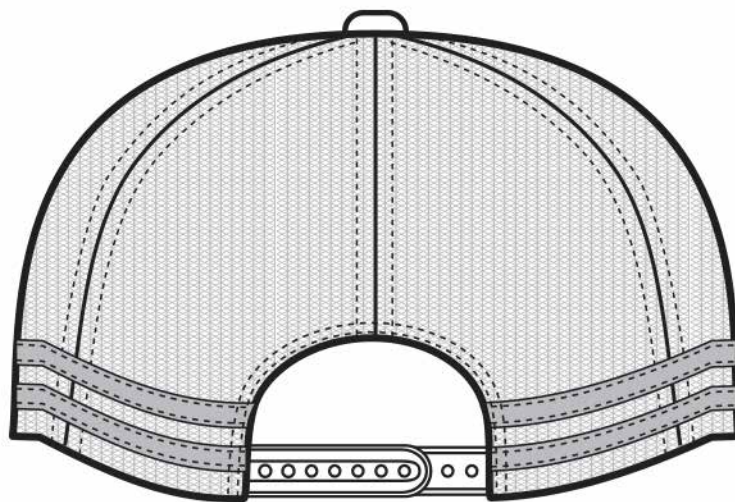

PORT AUTHORITY®

Port Authority® Two-Stripe Snapback Trucker Cap. C113

Fabric: 100% cotton twill front panels and stripes; 100% polyester mesh mid and back panels

Structure: Structured

Profile: Mid

Features: Double-stripe detail for a classic, retro look

Closure: 7-position adjustable snap

COLOR INFORMATION

Black/Grey
Steel/White
PMS NTR
Black C/Grey
Steel/NO
MATCH

Patriot Blue/
White
PMS 2758 C/
White

Rich Navy/
White
PMS 7547 C/
White

Rich Navy/
Flame Red/
White
PMS 7547 C/
201 C/White

PORT AUTHORITY

Port Authority® Two-Stripe Snapback Trucker Cap. C113

FRONT VIEW

BACK VIEW

Note: Best graphic placement should be per the embellisher/screen printer recommendations.