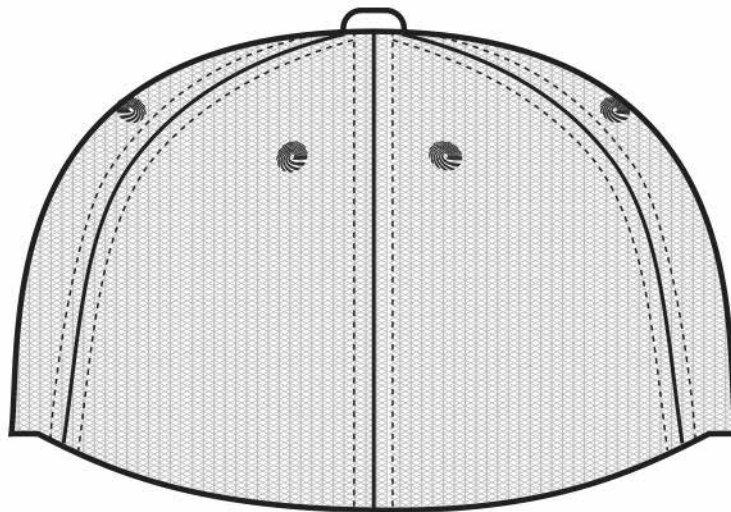

## Sport-Tek® Flexfit® Air Mesh Back Cap. STC40

Fabric: 83/14/3 nylon/cotton/spandex front panels; 87/13 poly/spandex air mesh mid and back panels

Structure: Structured

Profile: Mid

Closure: Stretch fit

Adult Sizes: S/M, L/XL

FRONT VIEW

BACK VIEW